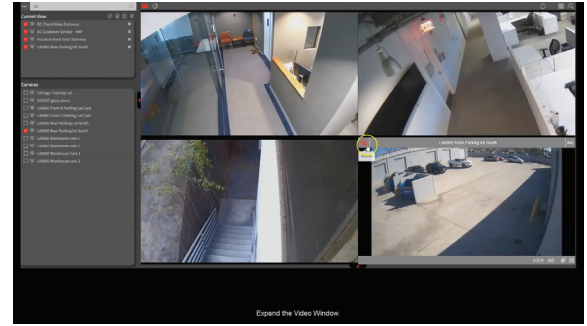

INCLUDED COMPONENTS

The weatherproof ruggedized enclosure includes cellular communication ability, power supply and battery backup. It includes a power supply for up to four PoE IP cameras and networking equipment to connect them to the cellular network. The enclosure also includes a main power block for the distribution of power to the enclosure and cameras. It can also power external IR illuminators (12V) or audio speakers.