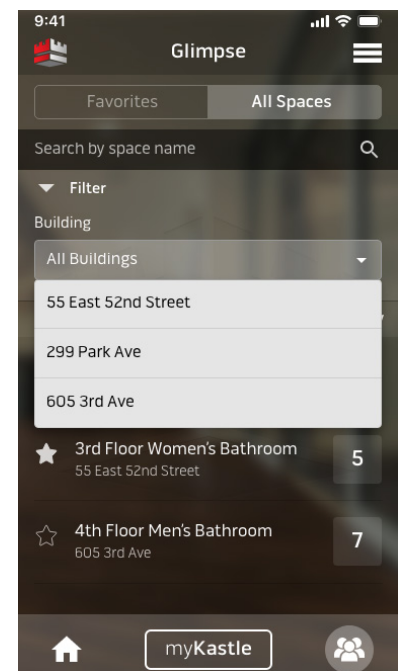

SOCIAL DISTANCING

View Real-Time Occupancy of Building Zones

The GLIMPSE feature on KastlePresence® enables tenants to enjoy amenities without overcrowding by checking occupancy levels in advance.

Building occupants want to know that their workplace is doing all it can to keep the premises healthy and safe if they are being asked to return to the workplace.

Glimpse provides the building with a tool for its tenants to help them feel comfortable in the space.

It shows approximate occupancy levels of shared amenities like fitness centers and office kitchens, which provides tenants with the information they need to decide when they want to visit.

HOW DOES IT WORK?

GLIMPSE ICON

Open your KastlePresence app and select the Glimpse icon.

3RD FLOOR KITCHEN

See the approximate occupancy for any of your favorite spaces.

Use the "All Spaces" page to see all the spaces to which you have access.