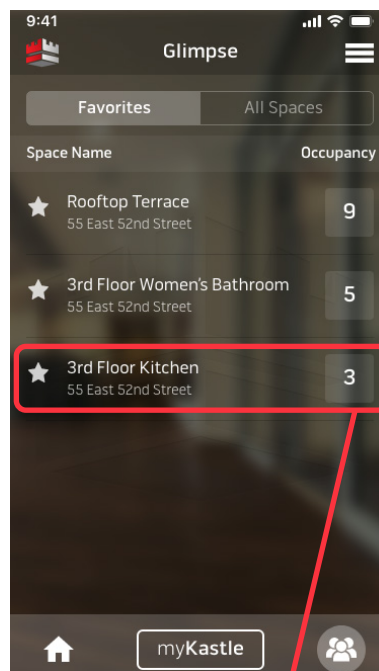

SOCIAL DISTANCING

View Real-Time Occupancy of Building Zones

The GLIMPSE feature on KastlePresence® enables tenants to enjoy amenities without overcrowding by checking occupancy levels in advance.

Building occupants want to know that their workplace is doing all it can to keep the premises healthy and safe if they are being asked to return to the workplace.

Glimpse provides the building with a tool for its tenants to help them feel comfortable in the space.

It shows approximate occupancy levels of shared amenities like fitness centers and office kitchens, which provides tenants with the information they need to decide when they want to visit.

HOW DOES IT WORK?

GLIMPSE ICON

Open your KastlePresence app and select the Glimpse icon.

3RD FLOOR KITCHEN

See the approximate occupancy for any of your favorite spaces.

Use the "All Spaces" page to see all the spaces to which you have access.