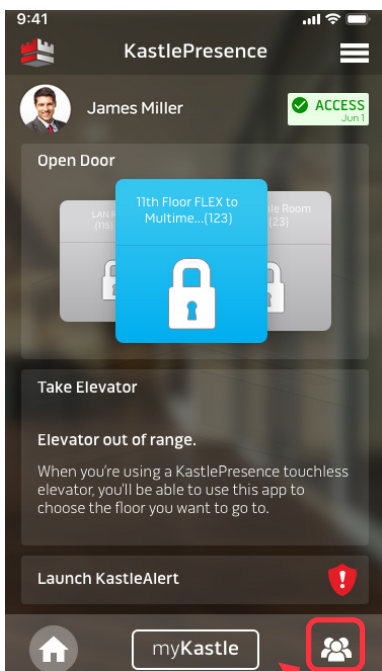

SOCIAL DISTANCING

View Real-Time Occupancy of Building Zones

The GLIMPSE feature on KastlePresence® enables tenants to enjoy amenities without overcrowding by checking occupancy levels in advance.

Building occupants want to know that their workplace is doing all it can to keep the premises healthy and safe if they are being asked to return to the workplace.

Glimpse provides the building with a tool for its tenants to help them feel comfortable in the space.

It shows approximate occupancy levels of shared amenities like fitness centers and office kitchens, which provides tenants with the information they need to decide when they want to visit.

HOW DOES IT WORK?

GLIMPSE ICON

Open your KastlePresence app and select the Glimpse icon.

3RD FLOOR KITCHEN

See the approximate occupancy for any of your favorite spaces.

Use the "All Spaces" page to see all the spaces to which you have access.