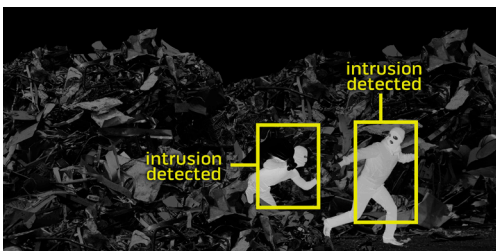

Kastle Mobile Sentry

REMOTELY MONITOR AND MANAGE JOBSITE PROGRESS

Never worry about if the trusses got delivered, the steel was set, or if the footers were poured. Kastle Mobile Sentry is your solution for monitoring the progress on your jobsite from anywhere.

- + Works on Computer, Tablet, Smartphone
- + Monitor one project or hundreds from anywhere in the world
- + A/Force Multiplier?
- + Create marketing with time lapse
- + View live streaming or recorded HD video
- + Gain operational insights
- + Perform safety audits remotely
- + Prevent theft and vandalism